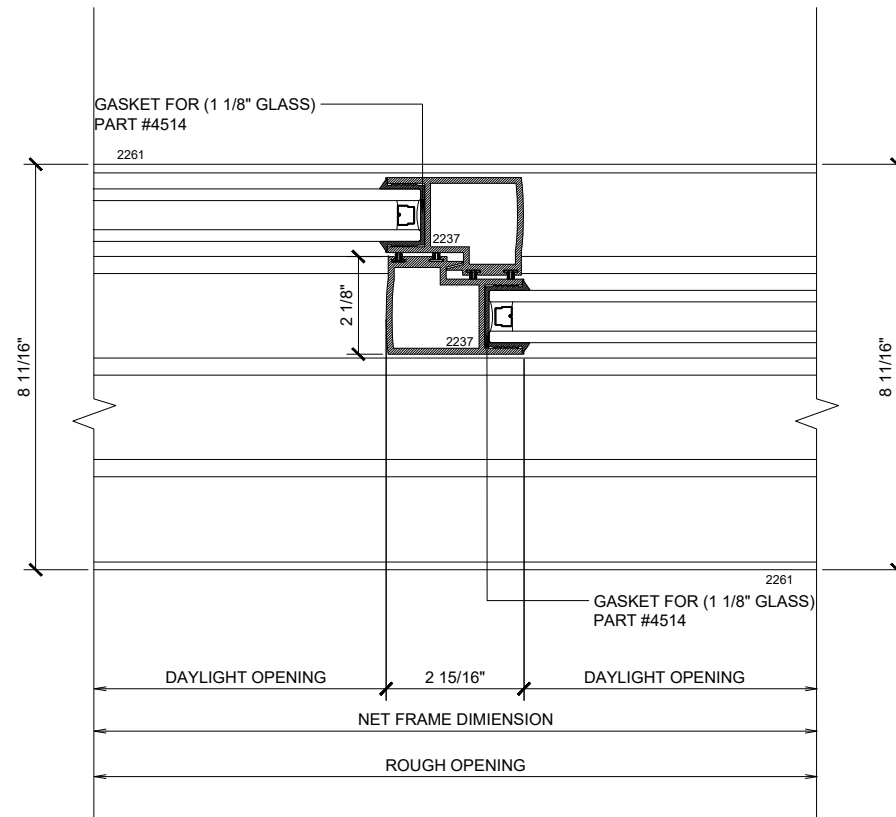

④ SILL (@SLIDER)

MAX SLIDING DOORS (XXXO) SCALE: 6"=1'-0"

5 HEAD (@SLIDER)

MAX SLIDING DOORS (XXXO) SCALE: 6"=1'-0"

7 HEAD (@FIXED)

MAX SLIDING DOORS (XXXO) SCALE: 6"=1'-0"

6 SILL (@SLIDER)

MAX SLIDING DOORS (XXXO) SCALE: 6"=1'-0"

8 SILL (@FIXED)

MAX SLIDING DOORS (XXXO) SCALE: 6"=1'-0"

① JAMB

MAX SLIDING DOORS (XXXO) SCALE: 6"=1'-0"

② VERTICAL

MAX SLIDING DOORS (XXXO) SCALE: 6"=1'-0"

③ VERTICAL

MAX SLIDING DOORS (XXXO) SCALE: 6"=1'-0"

④ VERTICAL

MAX SLIDING DOORS (XXXO) SCALE: 6"=1'-0"

⑤ JAMB

MAX SLIDING DOORS (XXXO) SCALE: 6"=1'-0"