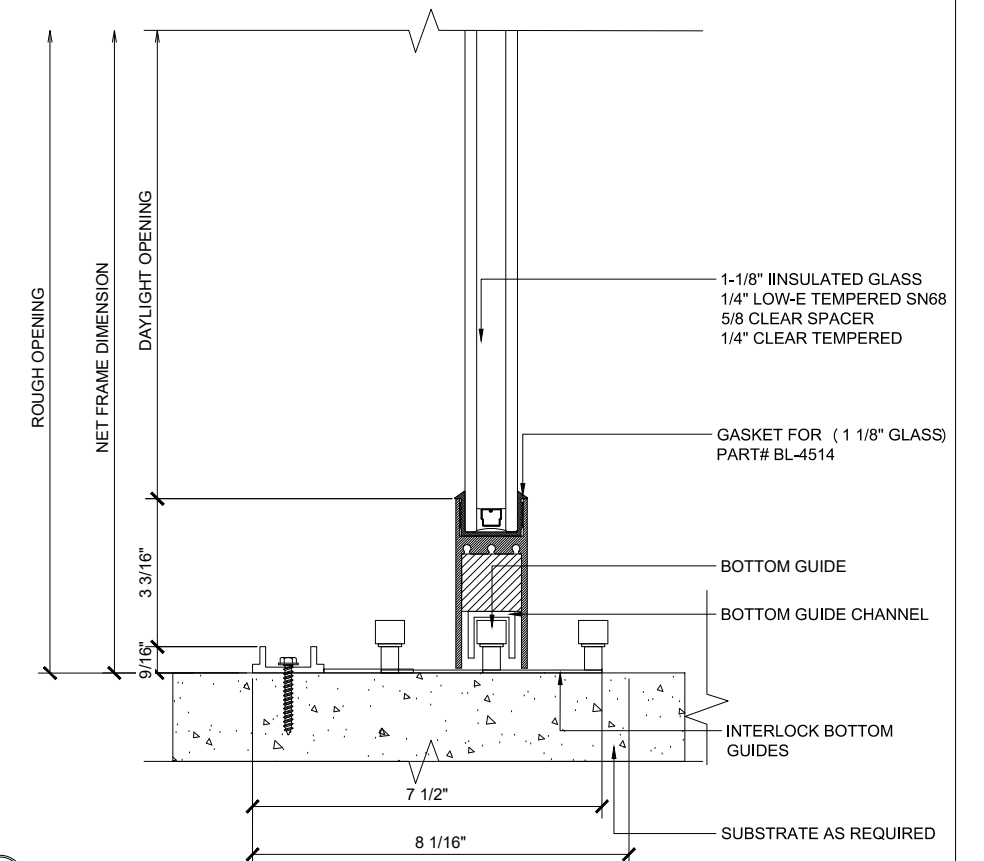

MAX SLIDER

SLIDING GLASS DOOR - MEDIUM STILE
FIXED PANEL (XXXO)

X - SLIDER
O - FIX GLASS

MAX SLIDER

SLIDING GLASS DOOR – MEDIUM STILE
 SLIDING DOOR / FIXED PANEL (XXXO)

X – SLIDER
 O – FIX GLASS

① HEAD (@SLIDER)

MAX SLIDING DOORS (XXXO) SCALE: 6"=1'-0"

③ HEAD (@SLIDER)

MAX SLIDING DOORS (XXXO) SCALE: 6"=1'-0"

A OPTIONAL INFILLS

MAX SLIDING DOORS (XO) SCALE: 6"=1'-0"

② SILL (@SLIDER)

MAX SLIDING DOORS (XXXO) SCALE: 6"=1'-0"

④ SILL (@SLIDER)

MAX SLIDING DOORS (XXXO) SCALE: 6"=1'-0"

5 HEAD (@SLIDER)

MAX SLIDING DOORS (XXXO) SCALE: 6"=1'-0"

7 HEAD (@FIXED)

MAX SLIDING DOORS (XXXO) SCALE: 6"=1'-0"

6 SILL (@SLIDER)

MAX SLIDING DOORS (XXXO) SCALE: 6"=1'-0"