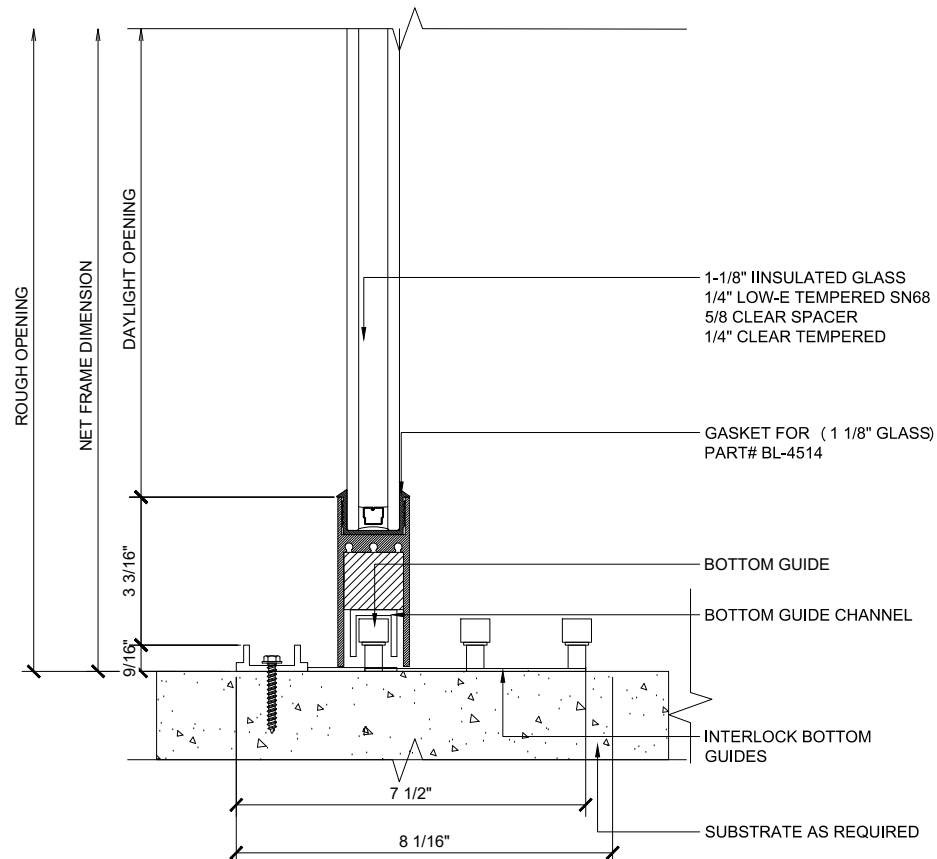

MAX SLIDER

SLIDING GLASS DOOR - MEDIUM STILE
FIXED PANEL (XXXO)

X - SLIDER
O - FIX GLASS

MAX SLIDER

SLIDING GLASS DOOR – MEDIUM STILE
 SLIDING DOOR / FIXED PANEL (XXXO)

X – SLIDER
 O – FIX GLASS

① HEAD (@SLIDER)

④ SILL (@SLIDER)

MAX SLIDING DOORS (XXXO) SCALE: 6"=1'-0"

5 HEAD (@SLIDER)

MAX SLIDING DOORS (XXXO) SCALE: 6"=1'-0"

7 HEAD (@FIXED)

MAX SLIDING DOORS (XXXO) SCALE: 6"=1'-0"

6 SILL (@SLIDER)

MAX SLIDING DOORS (XXXO) SCALE: 6"=1'-0"

8 SILL (@FIXED)

MAX SLIDING DOORS (XXXO) SCALE: 6"=1'-0"

① JAMB

MAX SLIDING DOORS (XXXO) SCALE: 6"=1'-0"

② VERTICAL

MAX SLIDING DOORS (XXXO) SCALE: 6"=1'-0"

③ VERTICAL

MAX SLIDING DOORS (XXXO) SCALE: 6"=1'-0"

④ VERTICAL

MAX SLIDING DOORS (XXXO) SCALE: 6"=1'-0"

⑤ JAMB

MAX SLIDING DOORS (XXXO) SCALE: 6"=1'-0"