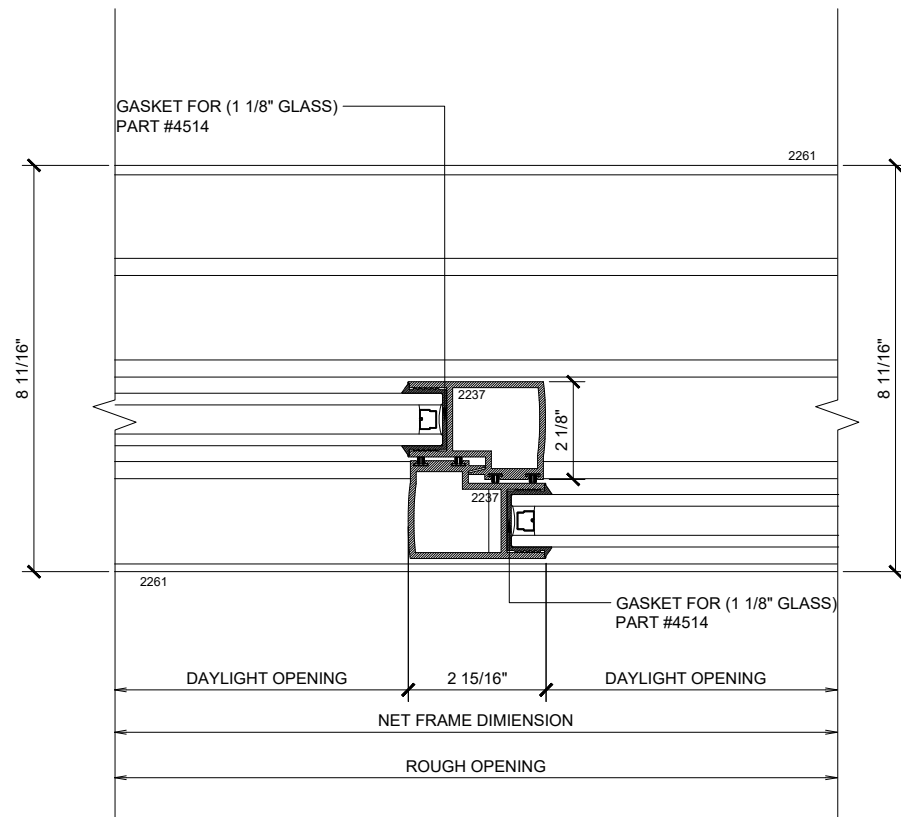

MAX SLIDER

SLIDING GLASS DOOR - MEDIUM STILE
FIXED PANEL (XXXO)

X - SLIDER
O - FIX GLASS

MAX SLIDER

SLIDING GLASS DOOR – MEDIUM STILE
 SLIDING DOOR / FIXED PANEL (XXXO)

X – SLIDER
 O – FIX GLASS

① HEAD (@SLIDER)

④ SILL (@SLIDER)

MAX SLIDING DOORS (XXXO) SCALE: 6"=1'-0"

5 HEAD (@SLIDER)

MAX SLIDING DOORS (XXXO) SCALE: 6"=1'-0"

7 HEAD (@FIXED)

MAX SLIDING DOORS (XXXO) SCALE: 6"=1'-0"

6 SILL (@SLIDER)

MAX SLIDING DOORS (XXXO) SCALE: 6"=1'-0"

8 SILL (@FIXED)

MAX SLIDING DOORS (XXXO) SCALE: 6"=1'-0"

① JAMB

MAX SLIDING DOORS (XXXO) SCALE: 6"=1'-0"

② VERTICAL

MAX SLIDING DOORS (XXXO) SCALE: 6"=1'-0"

③ VERTICAL

MAX SLIDING DOORS (XXXO) SCALE: 6"=1'-0"

④ VERTICAL

MAX SLIDING DOORS (XXXO) SCALE: 6"=1'-0"

⑤ JAMB

MAX SLIDING DOORS (XXXO) SCALE: 6"=1'-0"