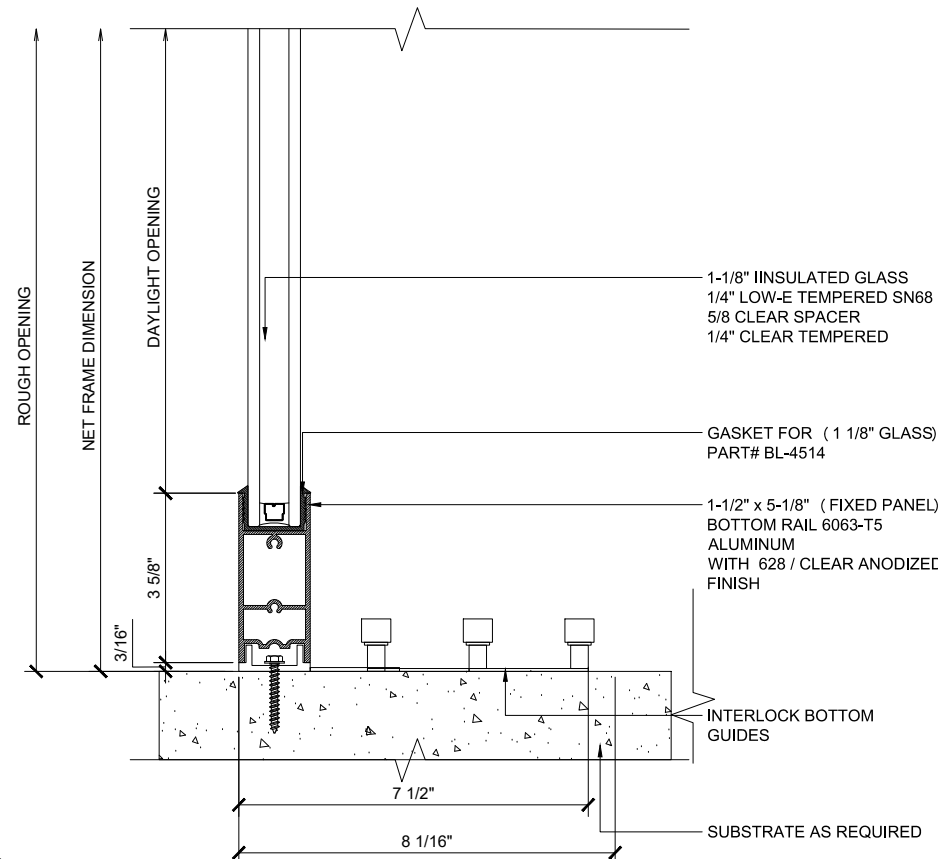

④ SILL (@SLIDER)

MAX SLIDING DOORS (XXXO) SCALE: 6"=1'-0"

5 HEAD (@SLIDER)

MAX SLIDING DOORS (XXXO) SCALE: 6"=1'-0"

7 HEAD (@FIXED)

MAX SLIDING DOORS (XXXO) SCALE: 6"=1'-0"

6 SILL (@SLIDER)

MAX SLIDING DOORS (XXXO) SCALE: 6"=1'-0"

8 SILL (@FIXED)

MAX SLIDING DOORS (XXXO) SCALE: 6"=1'-0"

① JAMB

MAX SLIDING DOORS (XXXO) SCALE: 6"=1'-0"

② VERTICAL

MAX SLIDING DOORS (XXXO) SCALE: 6"=1'-0"

③ VERTICAL

MAX SLIDING DOORS (XXXO) SCALE: 6"=1'-0"

④ VERTICAL

MAX SLIDING DOORS (XXXO) SCALE: 6"=1'-0"

⑤ JAMB

MAX SLIDING DOORS (XXXO) SCALE: 6"=1'-0"