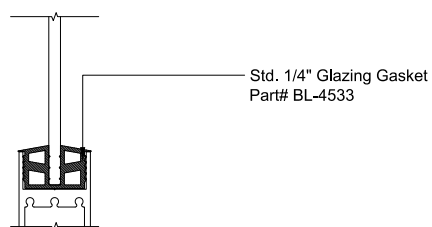

MAX SLIDER

SLIDING GLASS DOOR - MEDIUM STILE
FIXED PANEL (XXXO)

X - SLIDER
O - FIX GLASS

MAX SLIDER

SLIDING GLASS DOOR – MEDIUM STILE
 SLIDING DOOR / FIXED PANEL (XXXO)

X – SLIDER
 O – FIX GLASS

① HEAD (@SLIDER)

MAX SLIDING DOORS (XXXO) SCALE: 6"=1'-0"

③ HEAD (@SLIDER)

MAX SLIDING DOORS (XXXO) SCALE: 6"=1'-0"

A OPTIONAL INFILLS

MAX SLIDING DOORS (XO) SCALE: 6"=1'-0"

② SILL (@SLIDER)

MAX SLIDING DOORS (XXXO) SCALE: 6"=1'-0"

④ SILL (@SLIDER)

MAX SLIDING DOORS (XXXO) SCALE: 6"=1'-0"

5 HEAD (@SLIDER)

MAX SLIDING DOORS (XXXO) SCALE: 6"=1'-0"

7 HEAD (@FIXED)

MAX SLIDING DOORS (XXXO) SCALE: 6"=1'-0"

6 SILL (@SLIDER)

MAX SLIDING DOORS (XXXO) SCALE: 6"=1'-0"