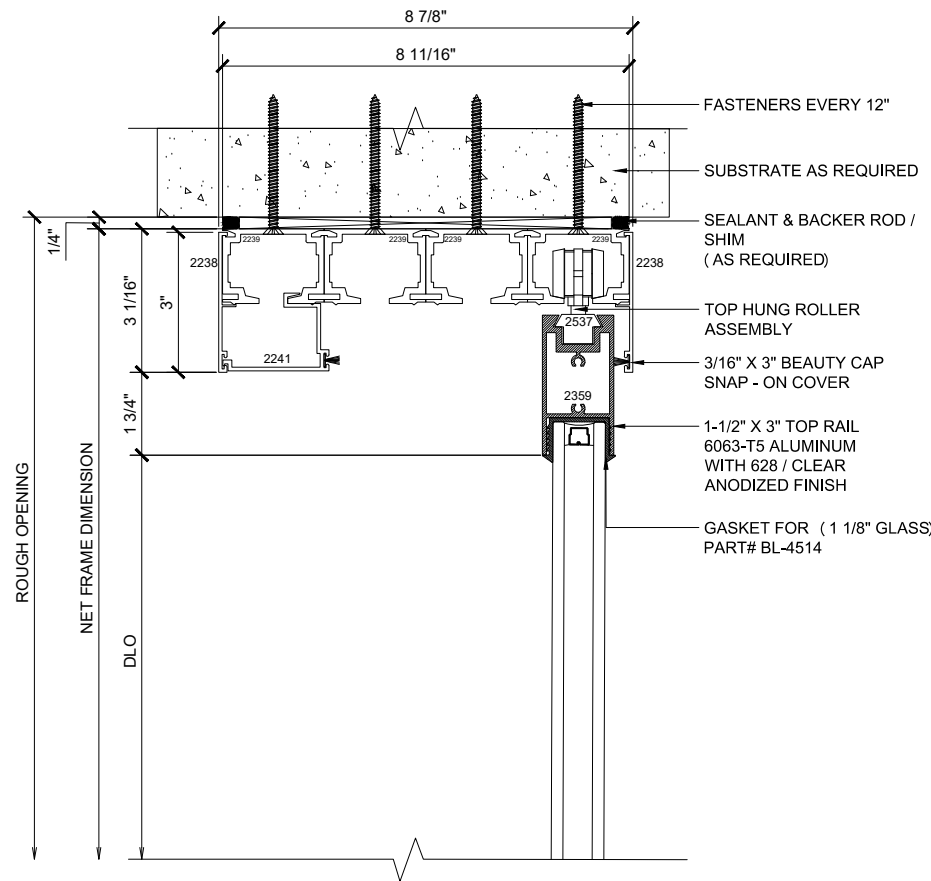

MAX SLIDER

SLIDING GLASS DOOR - MEDIUM STILE
FIXED PANEL (XXXO)

X - SLIDER
O - FIX GLASS

MAX SLIDER

SLIDING GLASS DOOR – MEDIUM STILE
 SLIDING DOOR / FIXED PANEL (XXXO)

X – SLIDER
 O – FIX GLASS

① HEAD (@SLIDER)

MAX SLIDING DOORS (XXXO) SCALE: 6"=1'-0"

③ HEAD (@SLIDER)

MAX SLIDING DOORS (XXXO) SCALE: 6"=1'-0"

A OPTIONAL INFILLS

MAX SLIDING DOORS (XO) SCALE: 6"=1'-0"

② SILL (@SLIDER)

MAX SLIDING DOORS (XXXO) SCALE: 6"=1'-0"

④ SILL (@SLIDER)

MAX SLIDING DOORS (XXXO) SCALE: 6"=1'-0"

5 HEAD (@SLIDER)

MAX SLIDING DOORS (XXXO) SCALE: 6"=1'-0"

7 HEAD (@FIXED)

MAX SLIDING DOORS (XXXO) SCALE: 6"=1'-0"

6 SILL (@SLIDER)

MAX SLIDING DOORS (XXXO) SCALE: 6"=1'-0"

④ VERTICAL

MAX SLIDING DOORS (XXXO) SCALE: 6"=1'-0"

⑤ JAMB

MAX SLIDING DOORS (XXXO) SCALE: 6"=1'-0"