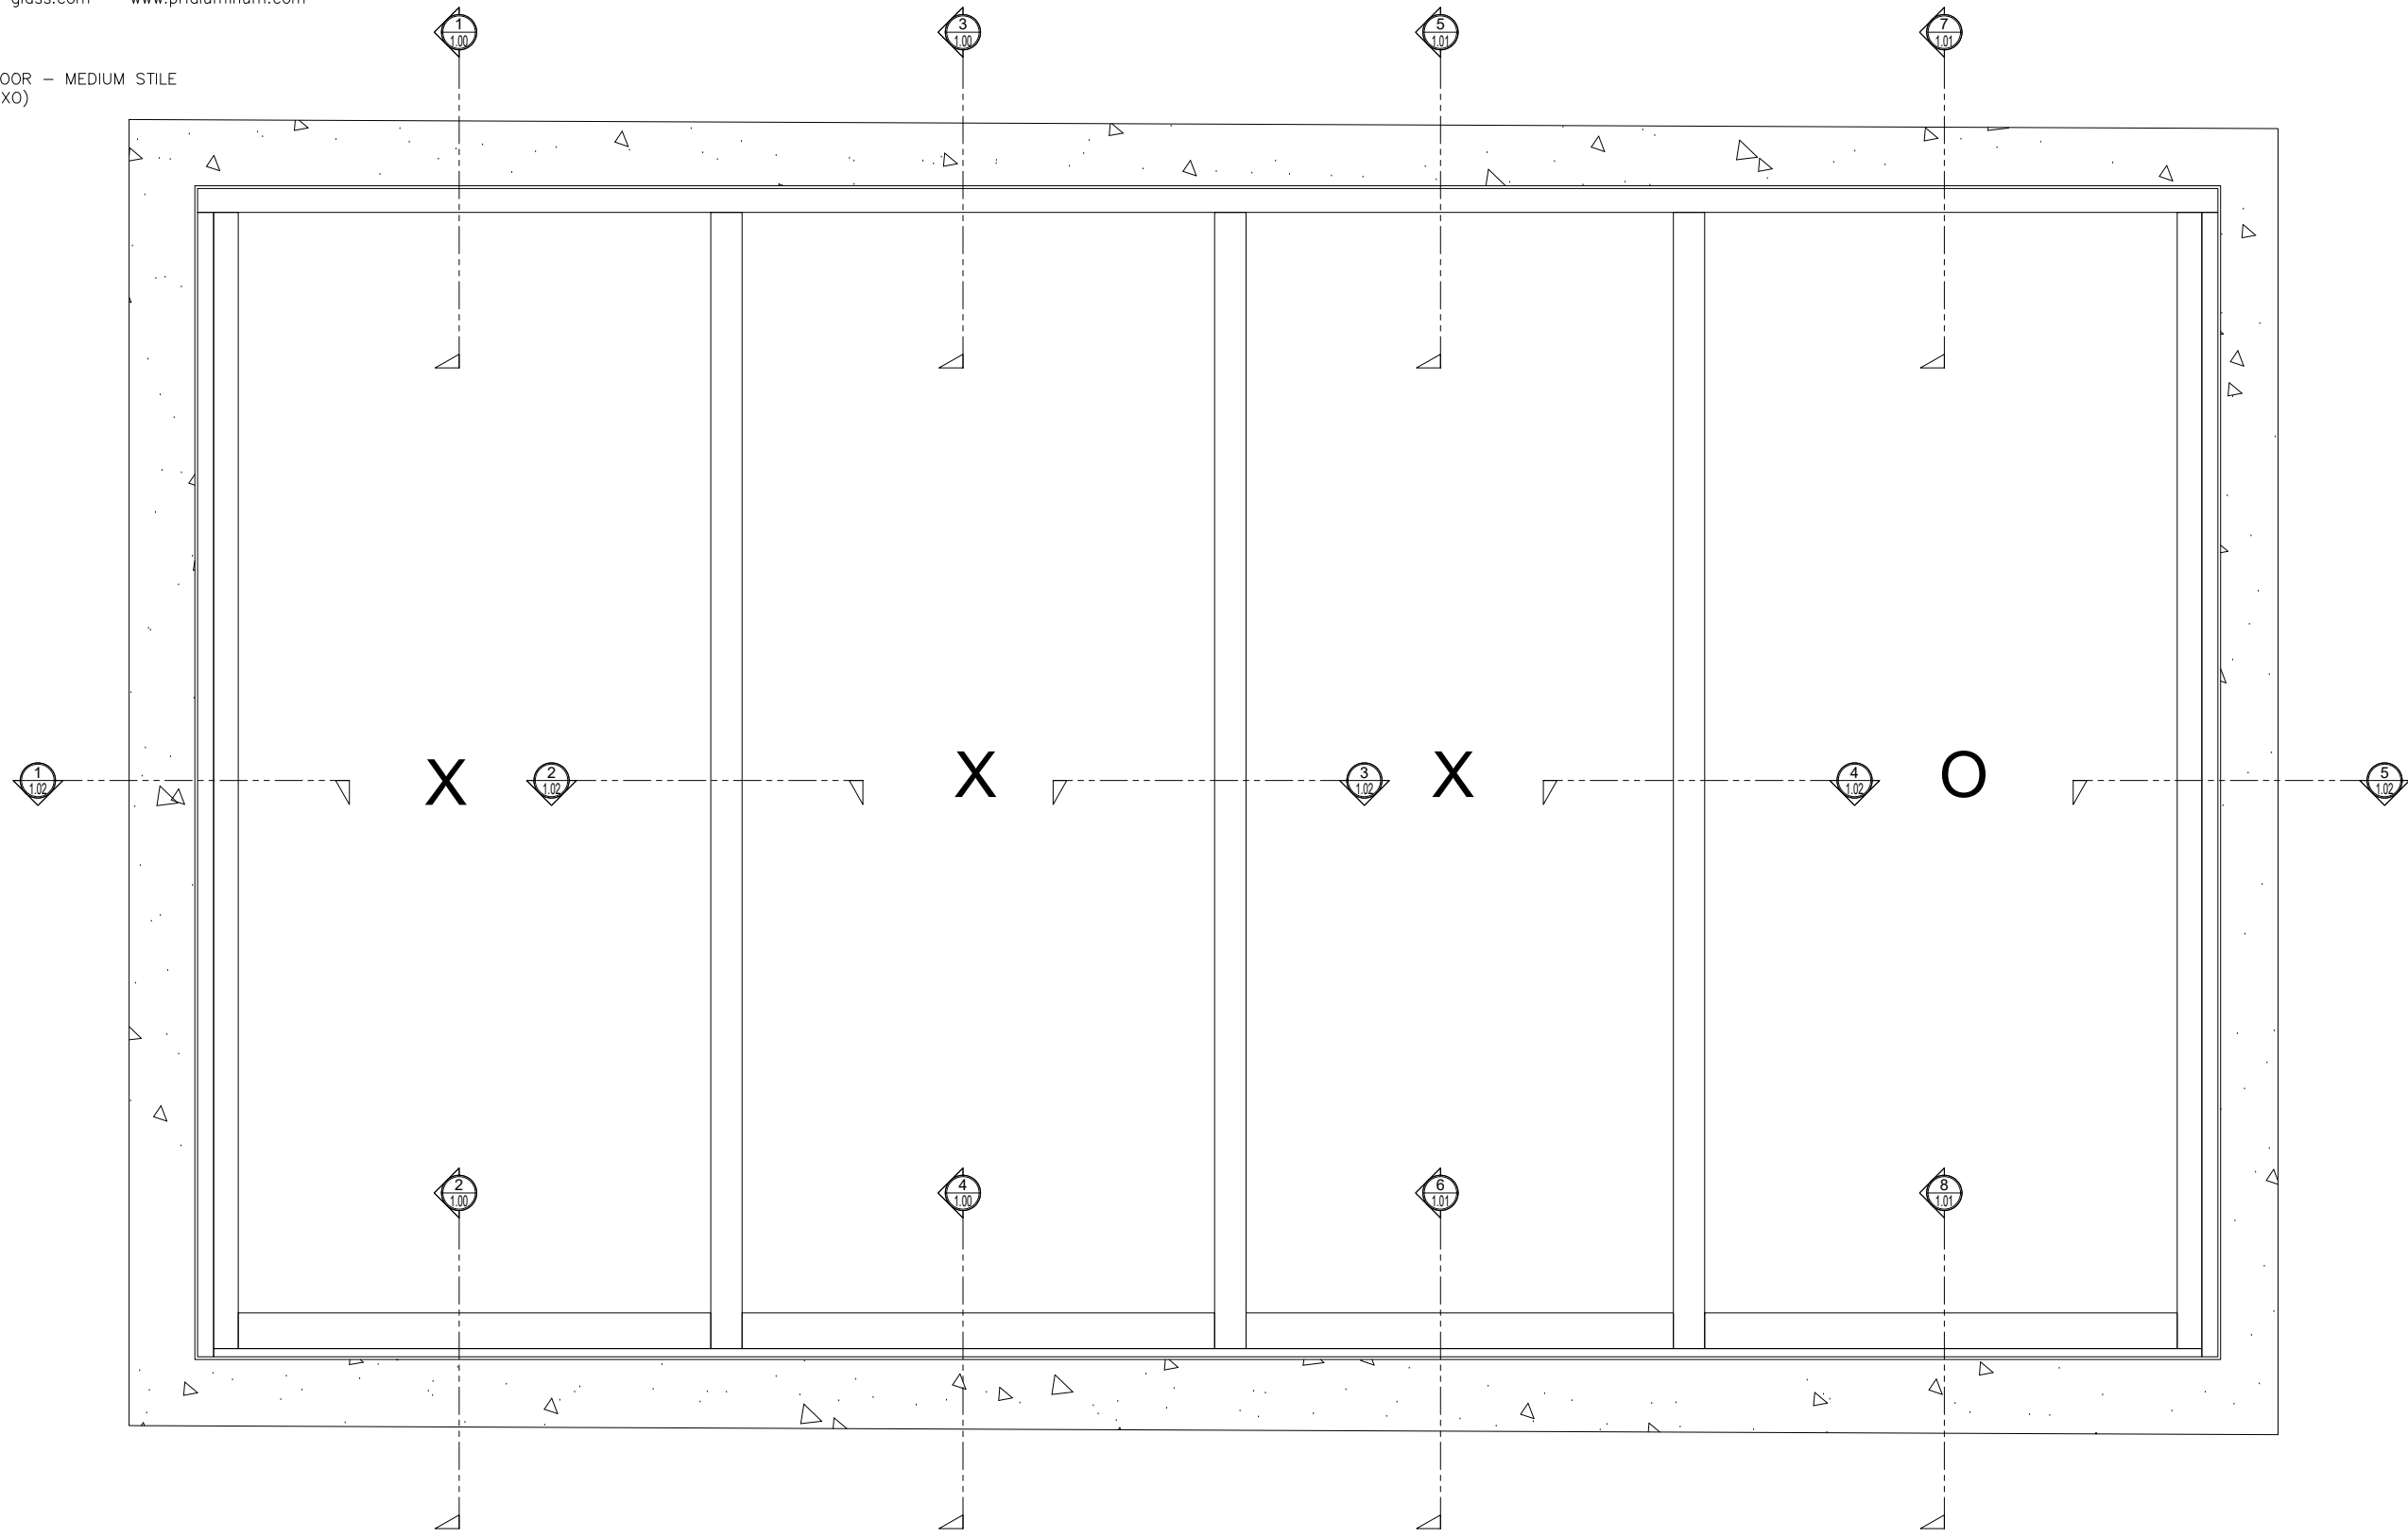

MAX SLIDER

SLIDING GLASS DOOR - MEDIUM STILE
FIXED PANEL (XXXO)

X - SLIDER
O - FIX GLASS

MAX SLIDER

SLIDING GLASS DOOR – MEDIUM STILE
 SLIDING DOOR / FIXED PANEL (XXXO)

X – SLIDER
 O – FIX GLASS

① HEAD (@SLIDER)

MAX SLIDING DOORS (XXXO) SCALE: 6"=1'-0"

③ HEAD (@SLIDER)

MAX SLIDING DOORS (XXXO) SCALE: 6"=1'-0"

A OPTIONAL INFILLS

MAX SLIDING DOORS (XO) SCALE: 6"=1'-0"

② SILL (@SLIDER)

MAX SLIDING DOORS (XXXO) SCALE: 6"=1'-0"

④ SILL (@SLIDER)

MAX SLIDING DOORS (XXXO) SCALE: 6"=1'-0"

5 HEAD (@SLIDER)

MAX SLIDING DOORS (XXXO) SCALE: 6"=1'-0"

7 HEAD (@FIXED)

MAX SLIDING DOORS (XXXO) SCALE: 6"=1'-0"

6 SILL (@SLIDER)

MAX SLIDING DOORS (XXXO) SCALE: 6"=1'-0"