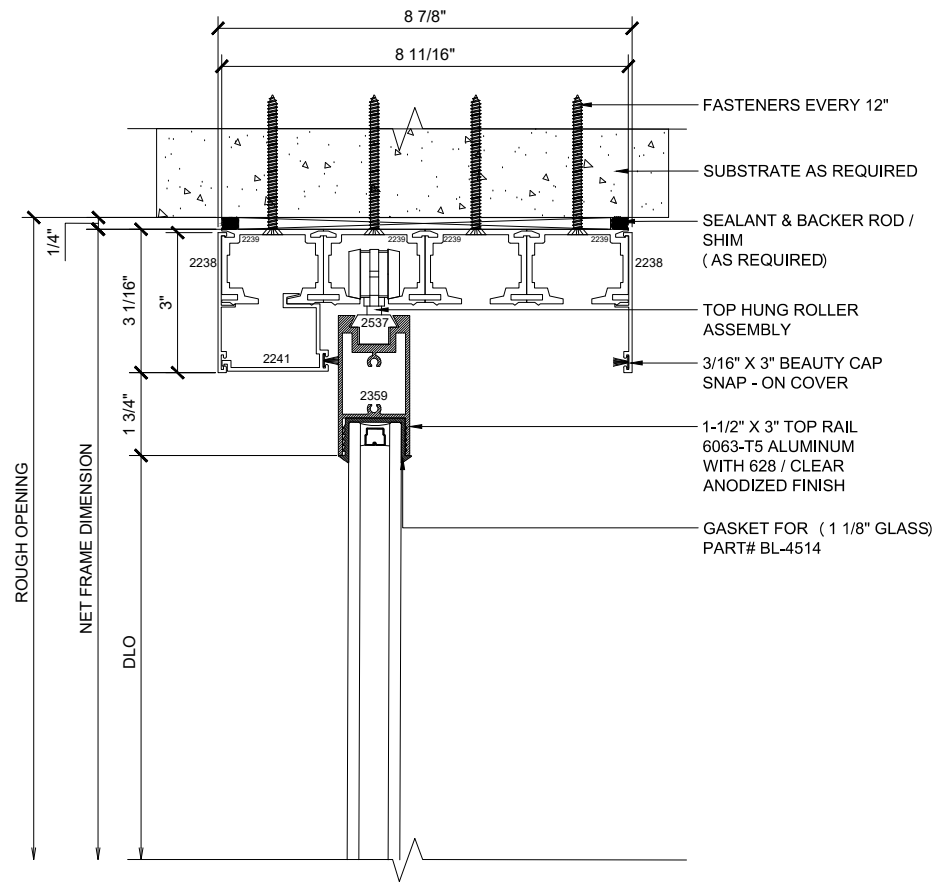

MAX SLIDER

SLIDING GLASS DOOR - MEDIUM STILE
FIXED PANEL (XXXO)

X - SLIDER
O - FIX GLASS

MAX SLIDER

SLIDING GLASS DOOR – MEDIUM STILE
 SLIDING DOOR / FIXED PANEL (XXXO)

X – SLIDER
 O – FIX GLASS

① HEAD (@SLIDER)

MAX SLIDING DOORS (XXXO) SCALE: 6"=1'-0"

③ HEAD (@SLIDER)

MAX SLIDING DOORS (XXXO) SCALE: 6"=1'-0"

A OPTIONAL INFILLS

MAX SLIDING DOORS (XO) SCALE: 6"=1'-0"

② SILL (@SLIDER)

MAX SLIDING DOORS (XXXO) SCALE: 6"=1'-0"

④ SILL (@SLIDER)

MAX SLIDING DOORS (XXXO) SCALE: 6"=1'-0"

5 HEAD (@SLIDER)

MAX SLIDING DOORS (XXXO) SCALE: 6"=1'-0"

7 HEAD (@FIXED)

MAX SLIDING DOORS (XXXO) SCALE: 6"=1'-0"

6 SILL (@SLIDER)

MAX SLIDING DOORS (XXXO) SCALE: 6"=1'-0"

④ VERTICAL

MAX SLIDING DOORS (XXXO) SCALE: 6"=1'-0"

⑤ JAMB

MAX SLIDING DOORS (XXXO) SCALE: 6"=1'-0"