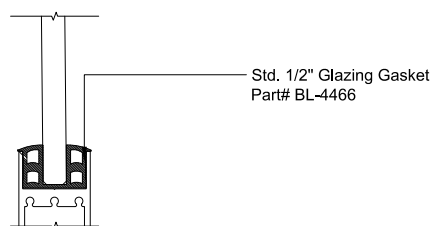

MAX SLIDER

SLIDING GLASS DOOR - MEDIUM STILE
FIXED PANEL (XXXO)

X - SLIDER
O - FIX GLASS

MAX SLIDER

SLIDING GLASS DOOR – MEDIUM STILE
 SLIDING DOOR / FIXED PANEL (XXXO)

X – SLIDER
 O – FIX GLASS

① HEAD (@SLIDER)

MAX SLIDING DOORS (XXXO) SCALE: 6"=1'-0"

③ HEAD (@SLIDER)

MAX SLIDING DOORS (XXXO) SCALE: 6"=1'-0"

A OPTIONAL INFILLS

MAX SLIDING DOORS (XO) SCALE: 6"=1'-0"

② SILL (@SLIDER)

MAX SLIDING DOORS (XXXO) SCALE: 6"=1'-0"

④ SILL (@SLIDER)

MAX SLIDING DOORS (XXXO) SCALE: 6"=1'-0"

5 HEAD (@SLIDER)

MAX SLIDING DOORS (XXXO) SCALE: 6"=1'-0"

7 HEAD (@FIXED)

MAX SLIDING DOORS (XXXO) SCALE: 6"=1'-0"

6 SILL (@SLIDER)

MAX SLIDING DOORS (XXXO) SCALE: 6"=1'-0"