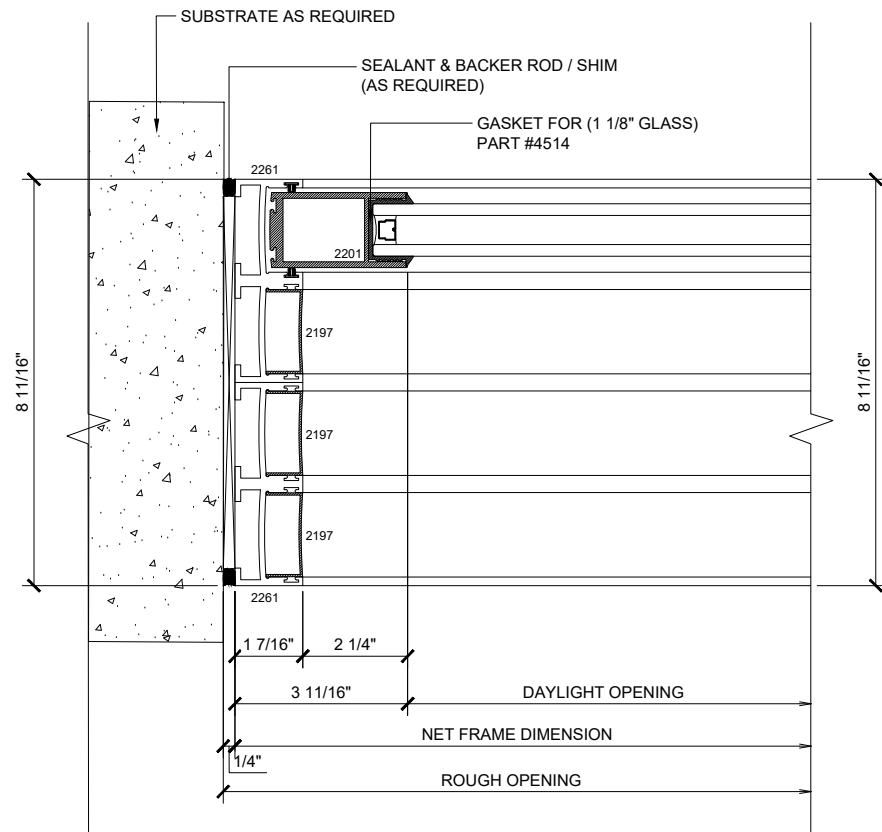

④ SILL (@SLIDER)

MAX SLIDING DOORS (XXXO) SCALE: 6"=1'-0"

5 HEAD (@SLIDER)

MAX SLIDING DOORS (XXXO) SCALE: 6"=1'-0"

7 HEAD (@FIXED)

MAX SLIDING DOORS (XXXO) SCALE: 6"=1'-0"

6 SILL (@SLIDER)

MAX SLIDING DOORS (XXXO) SCALE: 6"=1'-0"

8 SILL (@FIXED)

MAX SLIDING DOORS (XXXO) SCALE: 6"=1'-0"

① JAMB

MAX SLIDING DOORS (XXXO) SCALE: 6"=1'-0"

② VERTICAL

MAX SLIDING DOORS (XXXO) SCALE: 6"=1'-0"

③ VERTICAL

MAX SLIDING DOORS (XXXO) SCALE: 6"=1'-0"

④ VERTICAL

MAX SLIDING DOORS (XXXO) SCALE: 6"=1'-0"

⑤ JAMB

MAX SLIDING DOORS (XXXO) SCALE: 6"=1'-0"