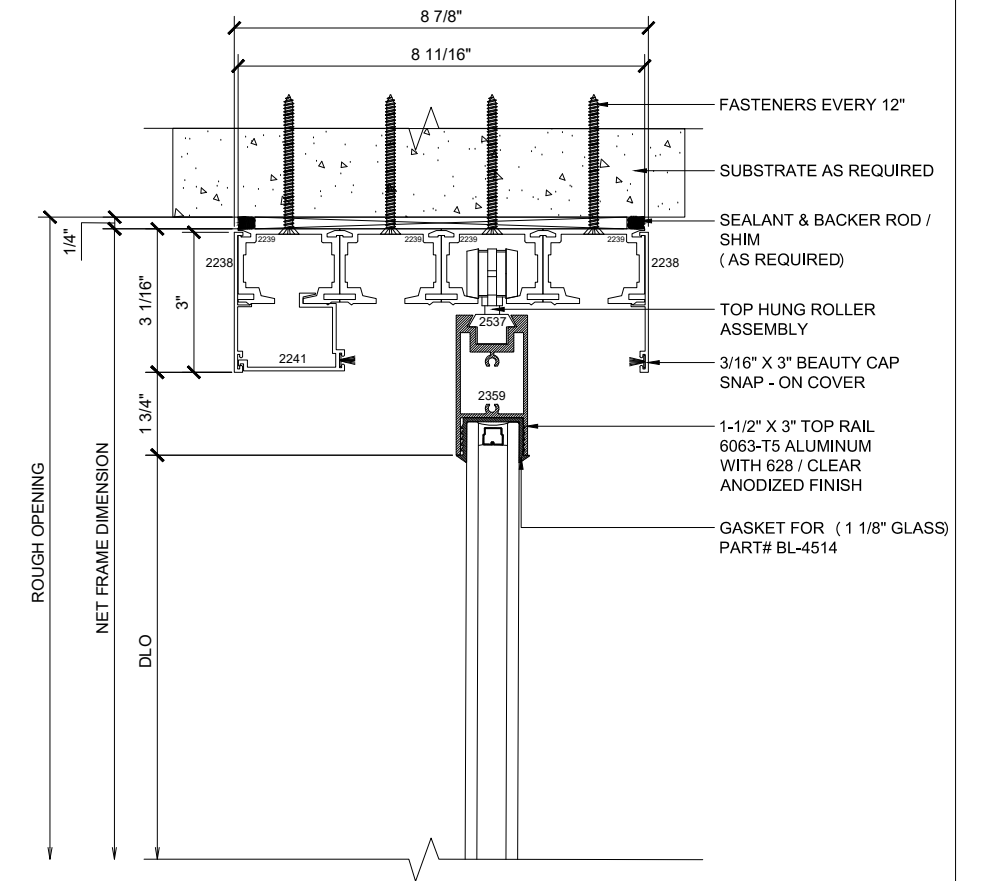

MAX SLIDER

SLIDING GLASS DOOR - MEDIUM STILE
FIXED PANEL (XXXO)

X - SLIDER
O - FIX GLASS

MAX SLIDER

SLIDING GLASS DOOR – MEDIUM STILE
 SLIDING DOOR / FIXED PANEL (XXXO)

X – SLIDER
 O – FIX GLASS

① HEAD (@SLIDER)

MAX SLIDING DOORS (XXXO) SCALE: 6"=1'-0"

③ HEAD (@SLIDER)

MAX SLIDING DOORS (XXXO) SCALE: 6"=1'-0"

A OPTIONAL INFILLS

MAX SLIDING DOORS (XO) SCALE: 6"=1'-0"

② SILL (@SLIDER)

MAX SLIDING DOORS (XXXO) SCALE: 6"=1'-0"

④ SILL (@SLIDER)

MAX SLIDING DOORS (XXXO) SCALE: 6"=1'-0"

5 HEAD (@SLIDER)

MAX SLIDING DOORS (XXXO) SCALE: 6"=1'-0"

7 HEAD (@FIXED)

MAX SLIDING DOORS (XXXO) SCALE: 6"=1'-0"

6 SILL (@SLIDER)

MAX SLIDING DOORS (XXXO) SCALE: 6"=1'-0"

④ VERTICAL

MAX SLIDING DOORS (XXXO) SCALE: 6"=1'-0"

⑤ JAMB

MAX SLIDING DOORS (XXXO) SCALE: 6"=1'-0"