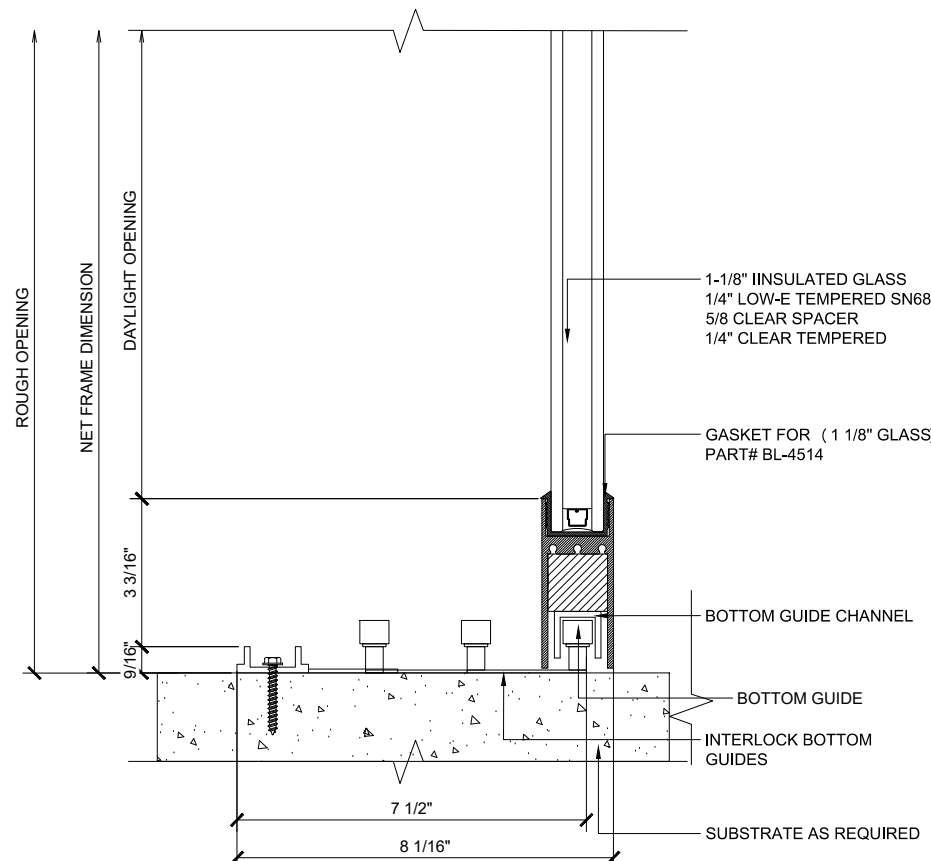

MAX SLIDER

SLIDING GLASS DOOR - MEDIUM STILE
FIXED PANEL (XXXO)

X - SLIDER
O - FIX GLASS

MAX SLIDER

SLIDING GLASS DOOR – MEDIUM STILE
 SLIDING DOOR / FIXED PANEL (XXXO)

X – SLIDER
 O – FIX GLASS

① HEAD (@SLIDER)

MAX SLIDING DOORS (XXXO) SCALE: 6"=1'-0"

③ HEAD (@SLIDER)

MAX SLIDING DOORS (XXXO) SCALE: 6"=1'-0"

A OPTIONAL INFILLS

MAX SLIDING DOORS (XO) SCALE: 6"=1'-0"

② SILL (@SLIDER)

MAX SLIDING DOORS (XXXO) SCALE: 6"=1'-0"

④ SILL (@SLIDER)

MAX SLIDING DOORS (XXXO) SCALE: 6"=1'-0"

5 HEAD (@SLIDER)

MAX SLIDING DOORS (XXXO) SCALE: 6"=1'-0"

7 HEAD (@FIXED)

MAX SLIDING DOORS (XXXO) SCALE: 6"=1'-0"

6 SILL (@SLIDER)

MAX SLIDING DOORS (XXXO) SCALE: 6"=1'-0"

8 SILL (@FIXED)

MAX SLIDING DOORS (XXXO) SCALE: 6"=1'-0"

① JAMB

MAX SLIDING DOORS (XXXO) SCALE: 6"=1'-0"

② VERTICAL

MAX SLIDING DOORS (XXXO) SCALE: 6"=1'-0"

③ VERTICAL

MAX SLIDING DOORS (XXXO) SCALE: 6"=1'-0"